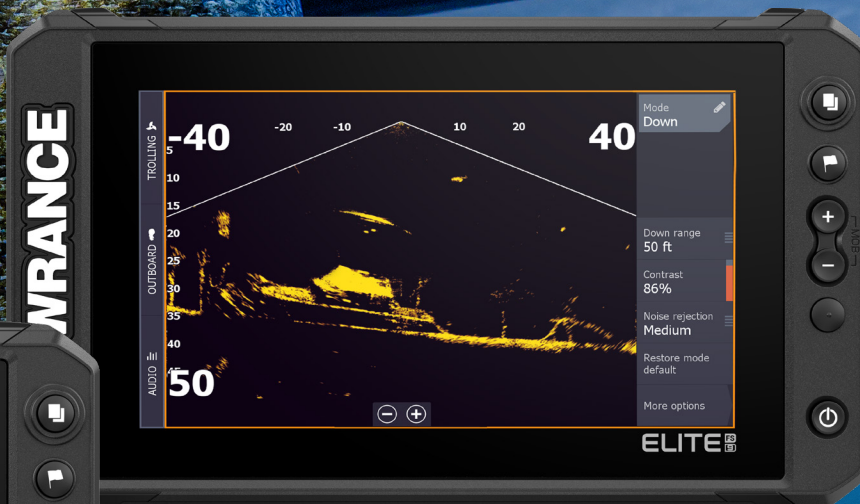

LOWRANCE

ELITE FS

ELITE FS KEY FEATURES

- ActiveTarget®/ActiveTarget 2 Live Sonar Support
- Active Imaging™ /Active Imaging HD* 3-in-1 Support
- FishReveal™
- High-resolution C-MAP® Inland and Coastal charts
- Full networking capability

*Requires S3100 module

PURCHASE AN ELITE FS FISHFINDER/CHARTPLOTTERS AND GET UP TO \$100 CASH BACK.

**OFFER VALID
FROM MAY 1, 2023 TO JUNE 30, 2023**

(SEE BACK PAGE FOR DETAILS)